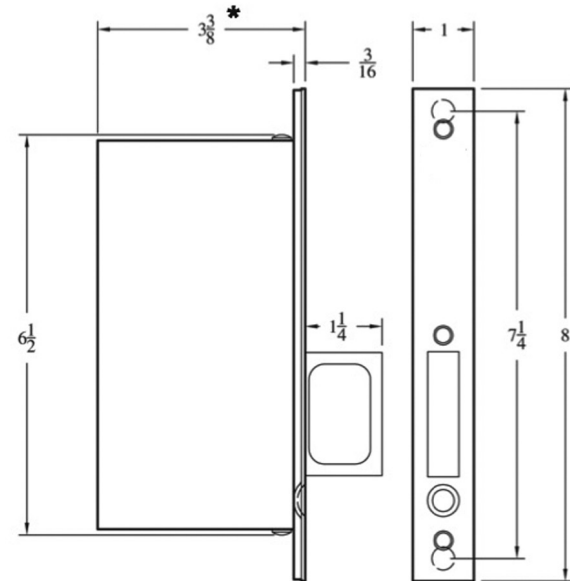

## Product Description:

Pocket Door Edge Pull, Spring Loaded, Large Case