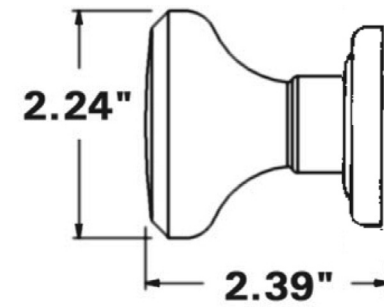

# BD.5023

Product Category: Knobs

Mill: Baldwin Hardware

**Product Description:**

Knob

**Variable Attributes:**

- Finish
- Each or Pair

[Click Here to View Manufacturer's Available Finish Options](#)