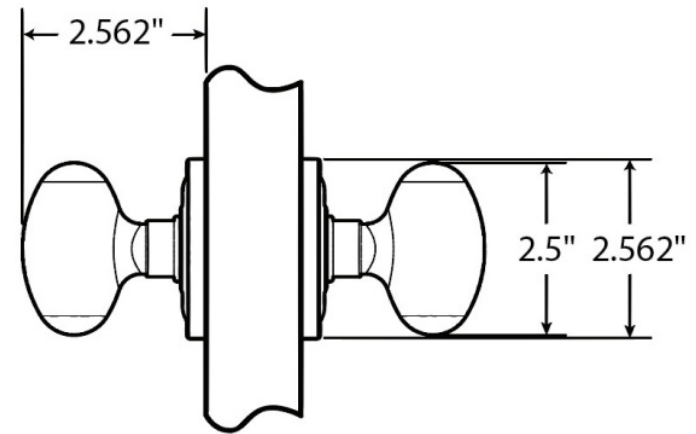

BD.5025

Product Category: Knobs

Mill: Baldwin Hardware

Product Description:

Complete Knob Set

Variable Attributes:

- Finish
- Available Functions: Single Dummy, Full Dummy, Passage, Privacy

[Click Here to View Manufacturer's Available Finish Options](#)