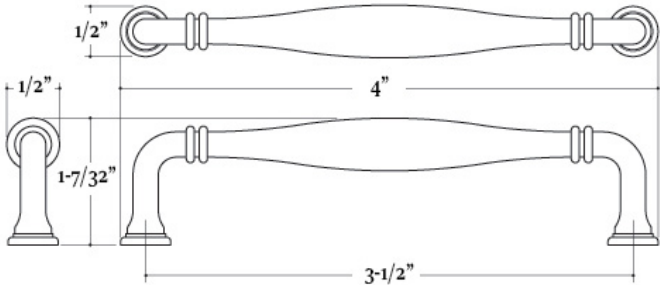

WB.7380

Product Category: Pulls

Mill: Water Street Brass

Product Description:

Cabinet Pull, 3-1/2" Center to Center

Variable Attributes:

- Finish

[Click Here to View Manufacturer's Available Finish Options](#)