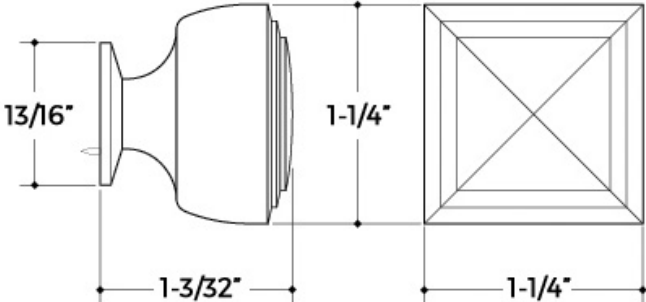

# WB.8434

Product Category: Knobs

Mill: Water Street Brass

**Product Description:**

Cabinet Knob, 1-1/4" Square

**Variable Attributes:**

- Finish

[Click Here to View Manufacturer's Available Finish Options](#)